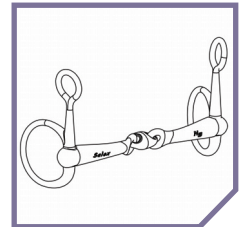

# Tranz Angled Lozenge Baucher

Available in 14mm (8022-B) and 16mm (8023-B)

See Video

Scan or visit website

This combination of Baucher cheek and NS Tranz mouthpiece usually helps the rider to achieve and maintain a rounder and more correct outline. If your horse is constantly resisting, strung out or coming above the bit the usual response to the NS Tranz Baucher is a head lowering action and softer feel through the rein. This design often proves beneficial for the over sensitive mouth. Highly recommended where help is needed for straightness and directional control.

CODE	MOUTHPIECE	THICKNESS	DRESSAGE LEGAL	RING SIZE	4 1/2" 114mm	4 3/4" 120mm	5" 127mm	5 1/4" 133mm	5 1/2" 140mm	5 3/4" 146mm	6" 152mm	6 1/4" 159mm	6 1/2" 165mm
8022-B	TRANZ	14mm	Y	NA									
8023-B	TRANZ	16mm	Y	NA									